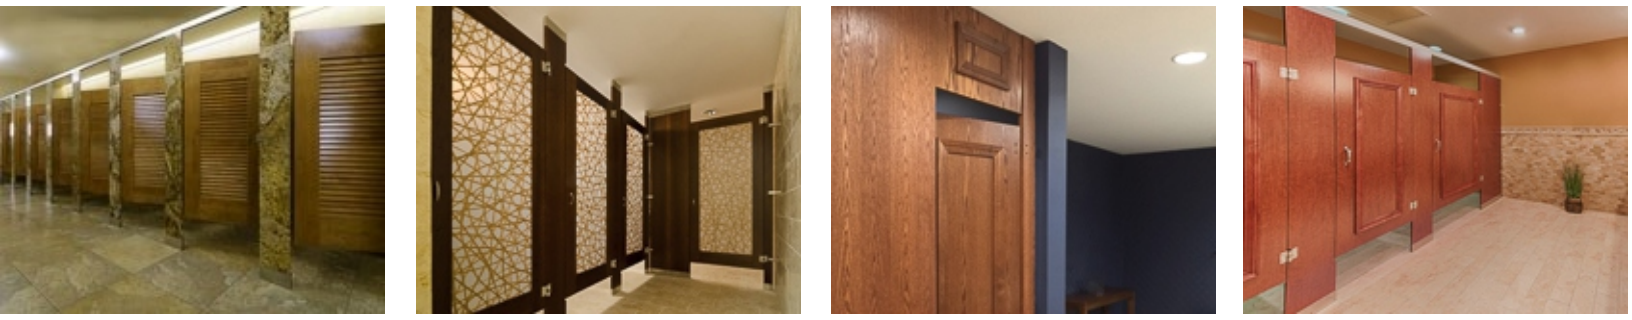

# ironwood

Ironwood Manufacturing wants to work with you to realize your bathroom design intent. Too often traditional toilet partitions dominate a restroom space. Ironwood toilet partitions offer beauty and simplicity which can enable a balanced, complimentary space.

Materials include: Wood Veneers  
 Stone  
 Solid Surface  
 3-Form  
 High Pressure Laminates  
 Compact Laminate

Common Options: Zero Sightline (no gaps at doors)  
 Euro Style (pilasters set on pedestals)  
 Over Sized (84" tall doors, 96" tall panels)  
 Louvered Doors  
 Door Lites  
 Captured Panel (Deco Metal, Deco Leather, veneer)  
 Engraving  
 Custom Prints (laminates and compact)  
 HeH Banding (matching color edges for phenolic)  
 Wood Veneer covered compact laminate