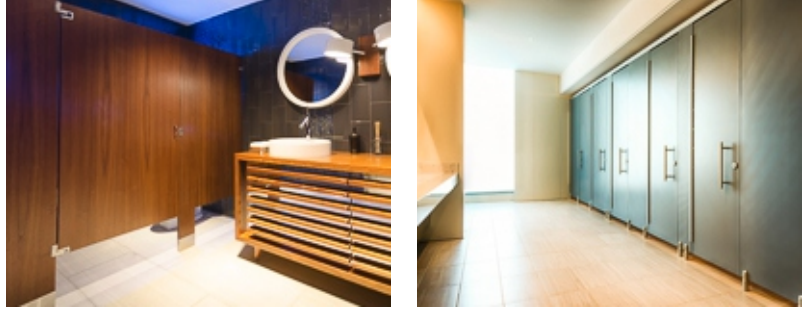

# ironwood

Ironwood Manufacturing wants to work with you to realize your bathroom design intent. Too often traditional toilet partitions dominate a restroom space. Ironwood toilet partitions offer beauty and simplicity which can enable a balanced, complimentary space.

Materials include: Wood Veneers  
 Stone  
 Solid Surface  
 3-Form  
 High Pressure Laminates  
 Compact Laminate

Common Options: Zero Sightline (no gaps at doors)  
 Euro Style (pilasters set on pedestals)  
 Over Sized (84" tall doors, 96" tall panels)  
 Louvered Doors  
 Door Lites  
 Captured Panel (Deco Metal, Deco Leather, veneer)  
 Engraving  
 Custom Prints (laminates and compact)  
 HeH Banding (matching color edges for phenolic)  
 Wood Veneer covered compact laminate